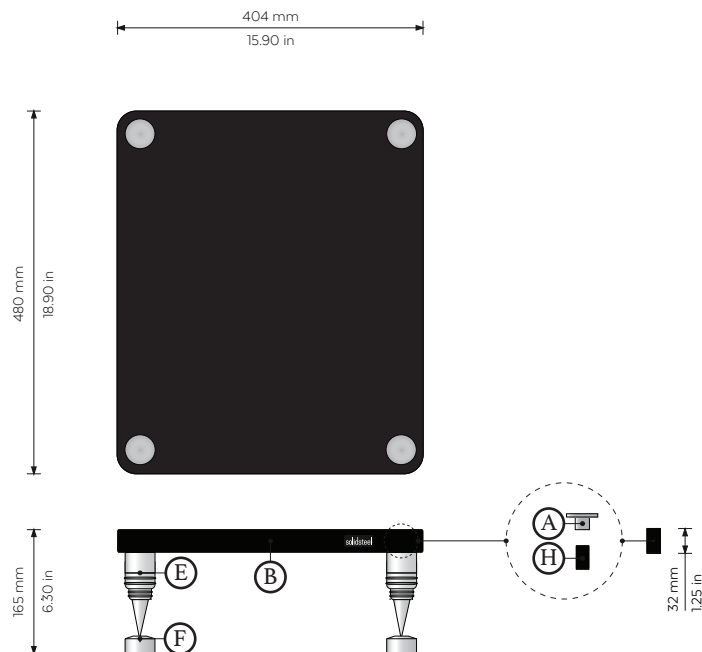

solidsteel

Made in Italy since 1990

HF-B PREMIUM AMP STAND

SCALE 1:10

Package Content:

- A) Top Covers, x4
- B) Top Shelf, x1
- E) Bottom Floor Standing Hyperspike, x4

- F) Hyperspike Pads, x4
- H) Screws for the Top Shelf, x4