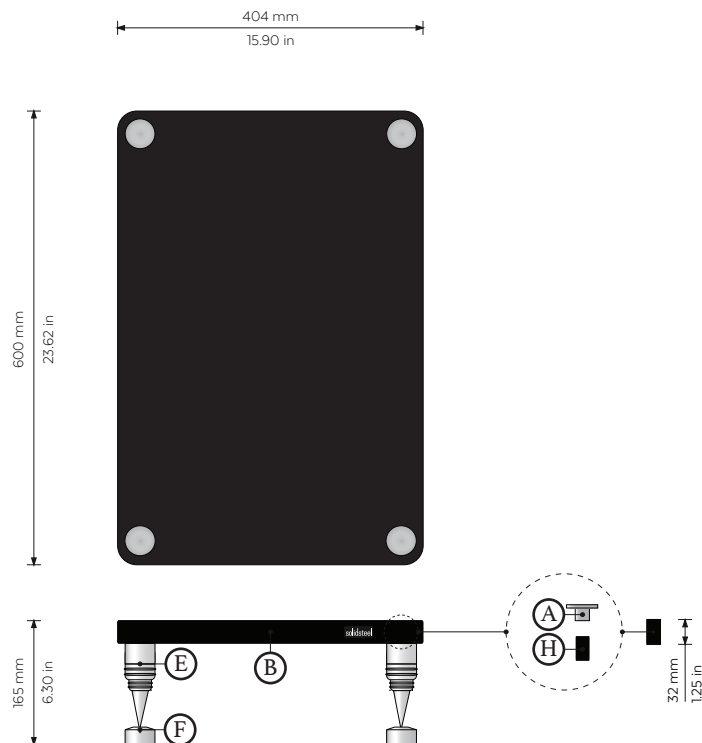

solidsteel

Made in Italy since 1990

HF-A PREMIUM AMP STAND

SCALE 1:10

Package Content:

- A) Top Covers, x4
- B) Top Shelf, x1
- E) Bottom Floor Standing Hyperspike, x4

- F) Hyperspike Pads, x4
- H) Screws for the Top Shelf, x4