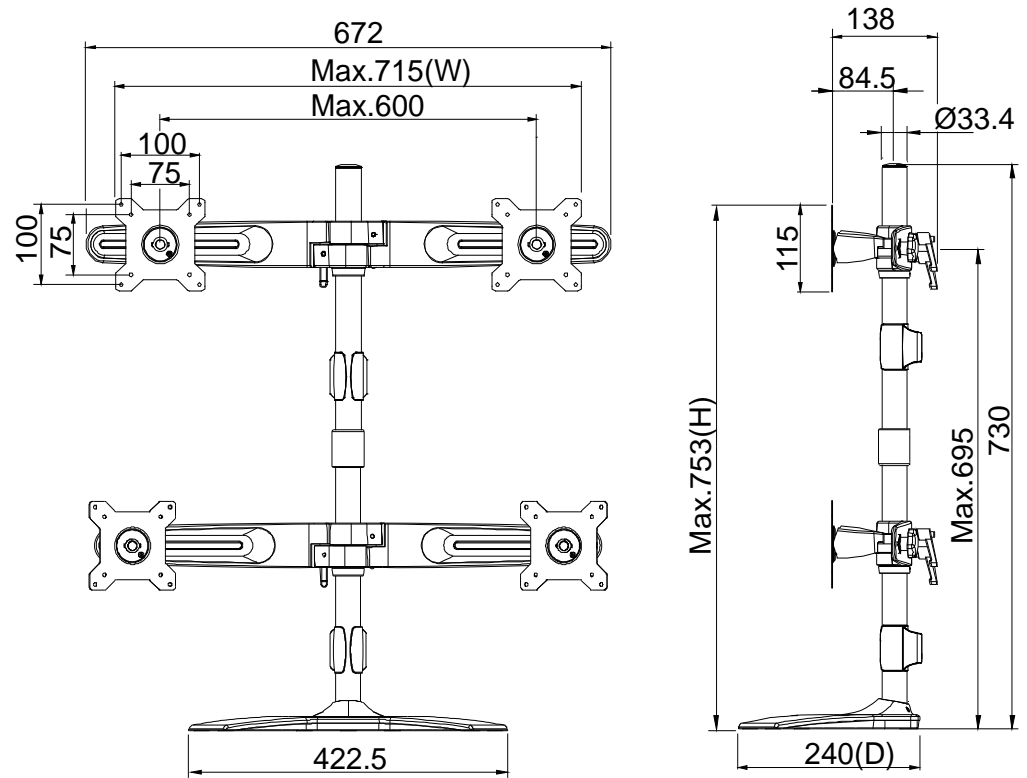

Highgrade
<http://www.highgrade.com.tw>

Model Name: TS744
Issus Date: 2016/03/07(C)

Complete System

Net Weight	6.33 Kg (13.96lbs)
Dimension(W*H*D)	715 x 753 x 240 mm (28.15" x 29.65" x 9.45")
Screw Type	M4
Material	Steel/Aluminum Alloy/Plastic

Display System

Hinge Module	Swivel	+/-20°
	Tilt	+/-20°
	Pivot	360°
	User Torque Adjust	Available
Display Support	Mounting Pattern	100x100 / 75x75 mm
	Display Type	Quad Monitor
	Panel Size Support	≤ 24"
	Support Max. Weight	8Kg(17.6lbs)
Height Adjust	Height Adjustment Range(Max.)	695 mm (27.36")
Cable Management	Yes	