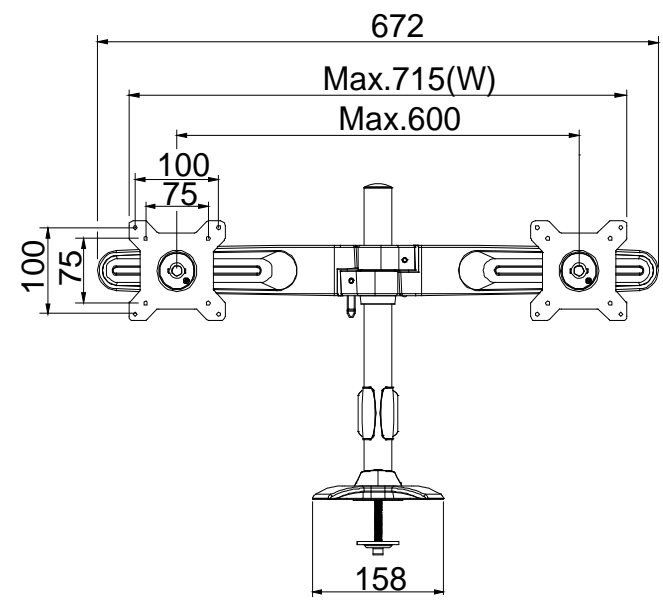

Highgrade
<http://www.highgrade.com.tw>

Model Name:TI742
Issus Date:2016/01/30(D)

Complete System		
Net Weight	3.08 Kg (6.79lbs)	
Dimension(W*H*D)	715 x 393 x 138 mm (28.15" x 14.47" x 5.43")	
Screw Type	M4	
Material	Steel/Aluminum Alloy/Plastic	
Display System		
Hinge Module	Swivel	+/-20°
	Tilt	+/-20°
	Pivot	360°
	User Torque Adjust	Available
Display Support	Mounting Pattern	100x100 / 75x75 mm
	Display Type	Dual Monitor
	Panel Size Support	≤ 24"
	Support Max. Weight	10Kg(22.04lbs)
Height Adjust	Height Adjustment Range(Max.)	335 mm (13.19")
Cable Management	Yes	