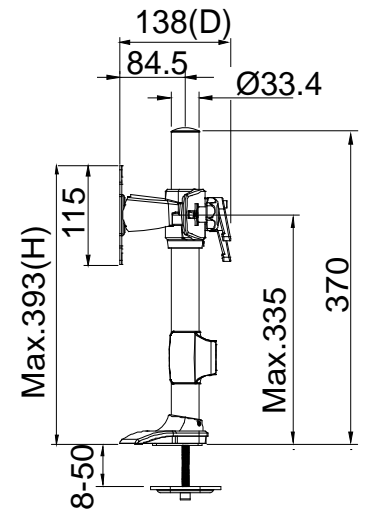

Highgrade
<http://www.highgrade.com.tw>

Model Name:TI742
Issus Date:2016/01/30(D)

Complete System		
Net Weight	3.08 Kg (6.79lbs)	
Dimension(W*H*D)	715 x 393 x 138 mm (28.15" x 14.47" x 5.43")	
Screw Type	M4	
Material	Steel/Aluminum Alloy/Plastic	
Display System		
Hinge Module	Swivel	+/-20°
	Tilt	+/-20°
	Pivot	360°
	User Torque Adjust	Available
Display Support	Mounting Pattern	100x100 / 75x75 mm
	Display Type	Dual Monitor
	Panel Size Support	≤ 24"
	Support Max. Weight	10Kg(22.04lbs)
Height Adjust	Height Adjustment Range(Max.)	335 mm (13.19")
Cable Management	Yes	