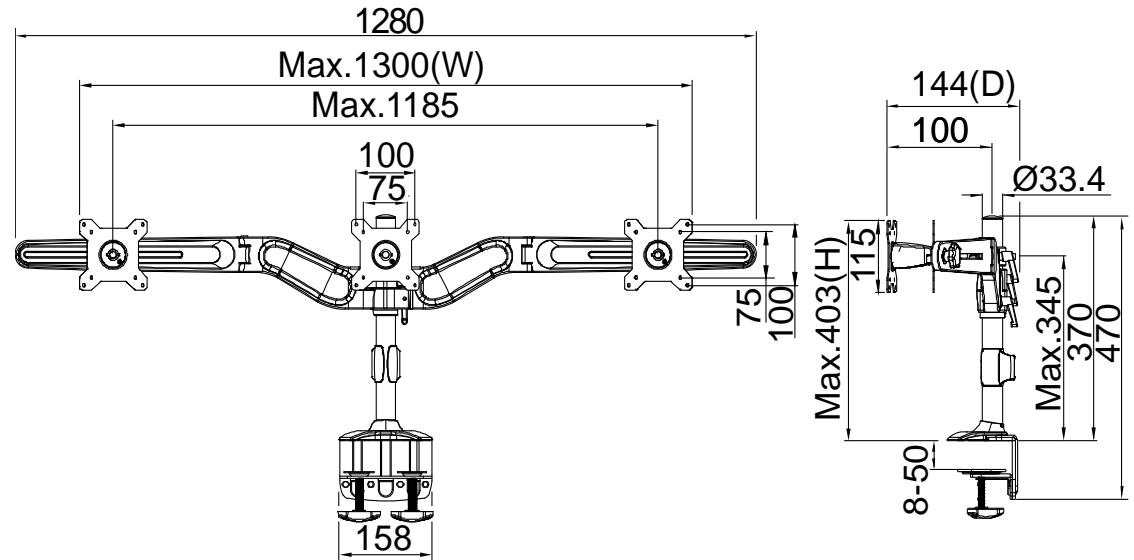

http://www.highgrade.com.tw

Model Name:TC743A
Issus Date:2016/01/30(C)

Complete System

Net Weight	6.60 Kg (14.55lbs)
Dimension(W*H*D)	1300 x 403 x 144 mm (51.18" x 15.87" x 5.67")
Screw Type	M4
Material	Steel/Aluminum Alloy/Plastic

Display System

Hinge Module	Swivel	+/-20°
	Tilt	+/-20°
	Pivot	360°
	User Torque Adjust	Available
Display Support	Mounting Pattern	100x100 / 75x75 mm
	Display Type	Triple Monitor
	Panel Size Support	≤24"
	Support Max. Weight	8Kg(17.63lbs)
Height Adjust	Height Adjustment Range(Max.)	345 mm (13.58")
Cable Management	Yes	