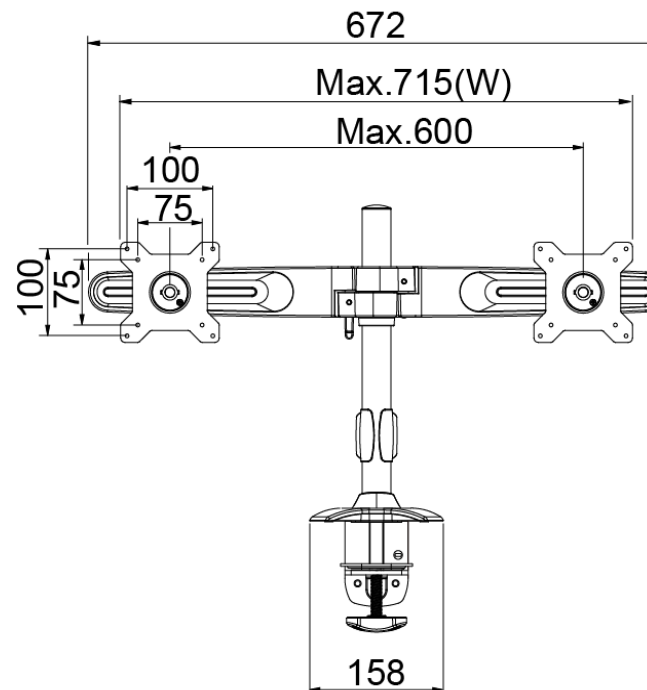

H. grade
<http://www.highgrade.com.tw>

Model Name:TC742
Issus Date:2016/01/30(A)

Complete System

Net Weight	3.76 Kg (8.29lbs)
Dimension(W*H*D)	715 x 393 x 138 mm (28.15" x 14.47" x 5.43")
Screw Type	M4
Material	Steel/Aluminum Alloy/Plastic

Display System

Hinge Module	Swivel	+/-20°
	Tilt	+/-20°
	Pivot	360°
	User Torque Adjust	Available
Display Support	Mounting Pattern	100x100 / 75x75 mm
	Display Type	Dual Monitor
	Panel Size Support	≤24"
	Support Max. Weight	10Kg(22.04lbs)
Height Adjust	Height Adjustment Range(Max.)	335 mm (13.19")
Cable Management	Yes	

Kensington Lock