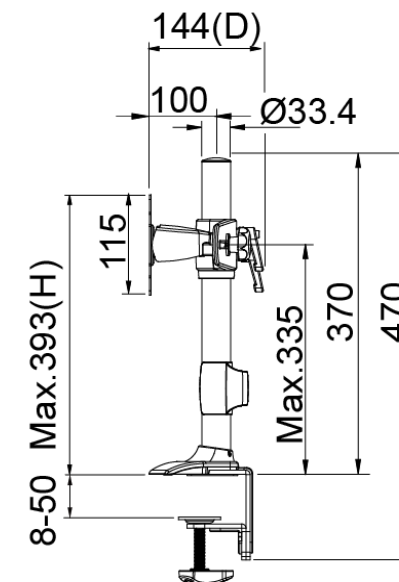

H. grade
<http://www.highgrade.com.tw>

Model Name:TC742
Issus Date:2016/01/30(A)

Complete System

Net Weight	3.76 Kg (8.29lbs)
Dimension(W*H*D)	715 x 393 x 138 mm (28.15" x 14.47" x 5.43")
Screw Type	M4
Material	Steel/Aluminum Alloy/Plastic

Display System

Hinge Module	Swivel	+/-20°
	Tilt	+/-20°
	Pivot	360°
	User Torque Adjust	Available
Display Support	Mounting Pattern	100x100 / 75x75 mm
	Display Type	Dual Monitor
	Panel Size Support	≤24"
	Support Max. Weight	10Kg(22.04lbs)
Height Adjust	Height Adjustment Range(Max.)	335 mm (13.19")
Cable Management	Yes	

Kensington Lock