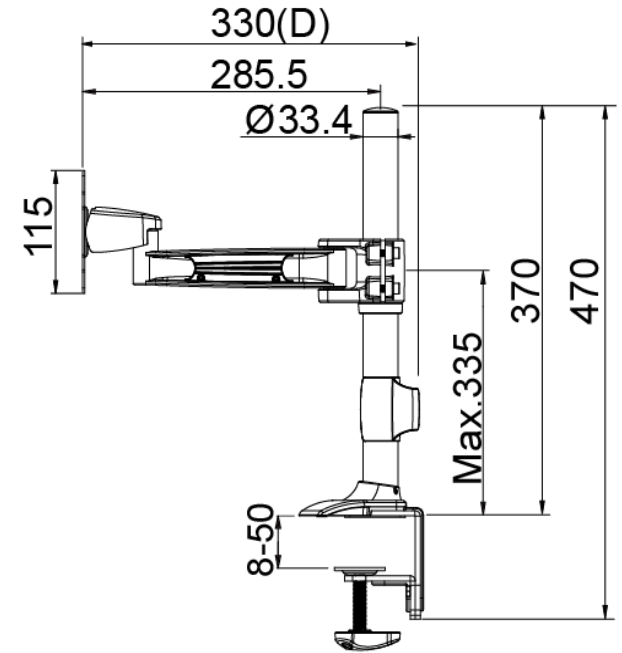

Highgrade
<http://www.highgrade.com.tw>

Model Name:TC110
Issus Date:2016/01/30(D)

Complete System

Net Weight	2.33 Kg (5.14lbs)
Dimension(W*H*D)	158 x 429 x 330 mm (6.22" x 16.89" x 12.99")
Screw Type	M4
Material	Steel/Aluminum Alloy/Plastic

Display System

Hinge Module	Swivel	+/- 90°
	Tilt	+/-20°
	Pivot	360°
	User Torque Adjust	Available
Display Support	Mounting Pattern	100x100 / 75x75 mm
	Display Type	Single Monitor
	Panel Size Support	≤24"
	Support Max. Weight	8Kg(17.6lbs)
Height Adjust	Height Adjustment Range(Max.)	335 mm (13.19.36")
Cable Management	Yes	

Kensington Lock

Screen	VESA	Tilt	Swivel	Rotate	Cable Management	Height Adjust	Torque Adjust