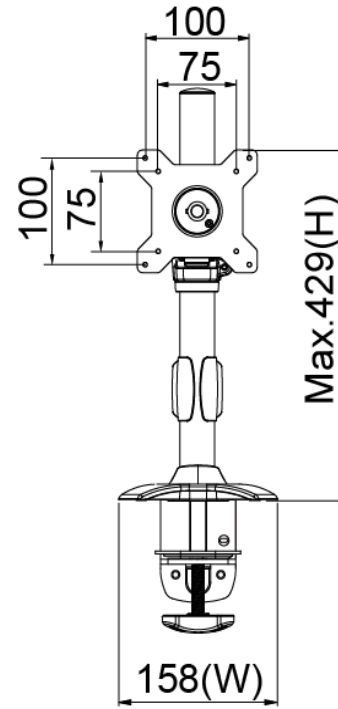

Highgrade
<http://www.highgrade.com.tw>

Model Name:TC110
Issus Date:2016/01/30(D)

Complete System

Net Weight	2.33 Kg (5.14lbs)
Dimension(W*H*D)	158 x 429 x 330 mm (6.22" x 16.89" x 12.99")
Screw Type	M4
Material	Steel/Aluminum Alloy/Plastic

Display System

Hinge Module	Swivel	+/- 90°
	Tilt	+/-20°
	Pivot	360°
	User Torque Adjust	Available
Display Support	Mounting Pattern	100x100 / 75x75 mm
	Display Type	Single Monitor
	Panel Size Support	≤24"
	Support Max. Weight	8Kg(17.6lbs)
Height Adjust	Height Adjustment Range(Max.)	335 mm (13.19.36")
Cable Management	Yes	

Kensington Lock

Screen	VESA	Tilt	Swivel	Rotate	Cable Management	Height Adjust	Torque Adjust