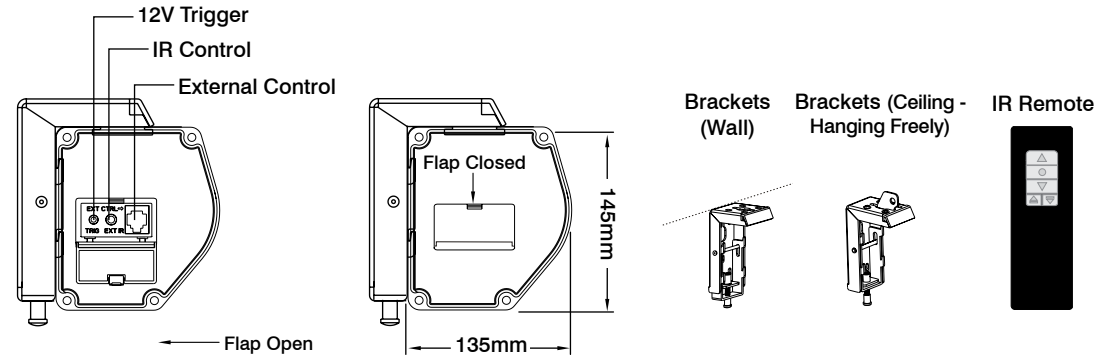

Specification For Grandview Large Smart Screen

Features:

- IR remote control with fine adjustments buttons. External IR cable provided.
- 12V trigger using 2.5mm output to screen and 3.5mm on projector end.
- Cable for dry contact integration provided.
- RS232 interface possible but requires additional accessory.
- Manual override switch at base of the casing.
- White Aluminium Designer Casing.
- Plana R front projection fabric with 50mm black side borders.
- Easy limit setting adjustment.
- Universal Mounting system - "snap in" brackets can be positioned at any point along the casing.

Product Code	Aspect Ratio	Diagonal Size (inches)	Image Size w x h (mm)	Casing Length (mm)	Dropper bar (mm)	Shipping Size w x h x d (mm)	Net Weight (kg)	Top Black Leader (mm)	GV HideAway
GRSA150V	4:3	150"	3050 x 2285	3350	3150	3750 x 215 x 215	29	80	HER30HID375
GRSA180V	4:3	180"	3620 x 2715	3920	3720	4330 x 215 x 200	38	80	HER30HID500
GRSA200V	4:3	200"	4020 x 3015	4320	4120	4720 x 215 x 215	49	80	HER30HID500
GRSB120H	16:9	120"	2655 x 1495	2955	2760	3220 x 155 x 160	17	600	HER30HID336
GRSB130H	16:9	130"	2880 x 1620	3180	2980	3480 x 210 x 200	30	600	HER30HID336
GRSB140H	16:9	140"	3100 x 1745	3400	3250	3650 x 155 x 160	32	600	HER30HID375
GRSB150H	16:9	150"	3320 x 1865	3620	3420	4020 x 215 x 215	34	600	HER30HID375
GRSB160H	16:9	160"	3545 x 2000	3845	3695	4330 x 200 x 200	36	600	HER30HID500