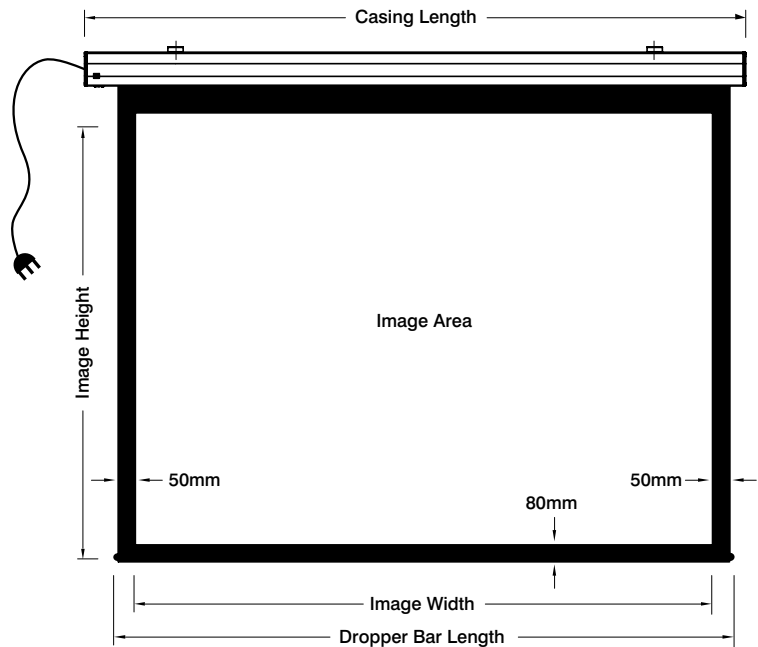

Specification For Grandview Large Smart Screen

Features:

- IR remote control with fine adjustments buttons. External IR cable provided.
- 12V trigger using 2.5mm output to screen and 3.5mm on projector end.
- Cable for dry contact integration provided.
- RS232 interface possible but requires additional accessory.
- Manual override switch at base of the casing.
- White Aluminium Designer Casing.
- Plana R front projection fabric with 50mm black side borders.
- Easy limit setting adjustment.
- Universal Mounting system - "snap in" brackets can be positioned at any point along the casing.

Product Code	Aspect Ratio	Diagonal Size (inches)	Image Size w x h (mm)	Casing Length (mm)	Dropper bar (mm)	Shipping Size w x h x d (mm)	Net Weight (kg)	Top Black Leader (mm)	GV HideAway
GRSA150V	4:3	150"	3050 x 2285	3350	3150	3750 x 215 x 215	29	80	HER30HID375
GRSA180V	4:3	180"	3620 x 2715	3920	3720	4330 x 215 x 200	38	80	HER30HID500
GRSA200V	4:3	200"	4020 x 3015	4320	4120	4720 x 215 x 215	49	80	HER30HID500
GRSB120H	16:9	120"	2655 x 1495	2955	2760	3220 x 155 x 160	17	600	HER30HID336
GRSB130H	16:9	130"	2880 x 1620	3180	2980	3480 x 210 x 200	30	600	HER30HID336
GRSB140H	16:9	140"	3100 x 1745	3400	3250	3650 x 155 x 160	32	600	HER30HID375
GRSB150H	16:9	150"	3320 x 1865	3620	3420	4020 x 215 x 215	34	600	HER30HID375
GRSB160H	16:9	160"	3545 x 2000	3845	3695	4330 x 200 x 200	36	600	HER30HID500