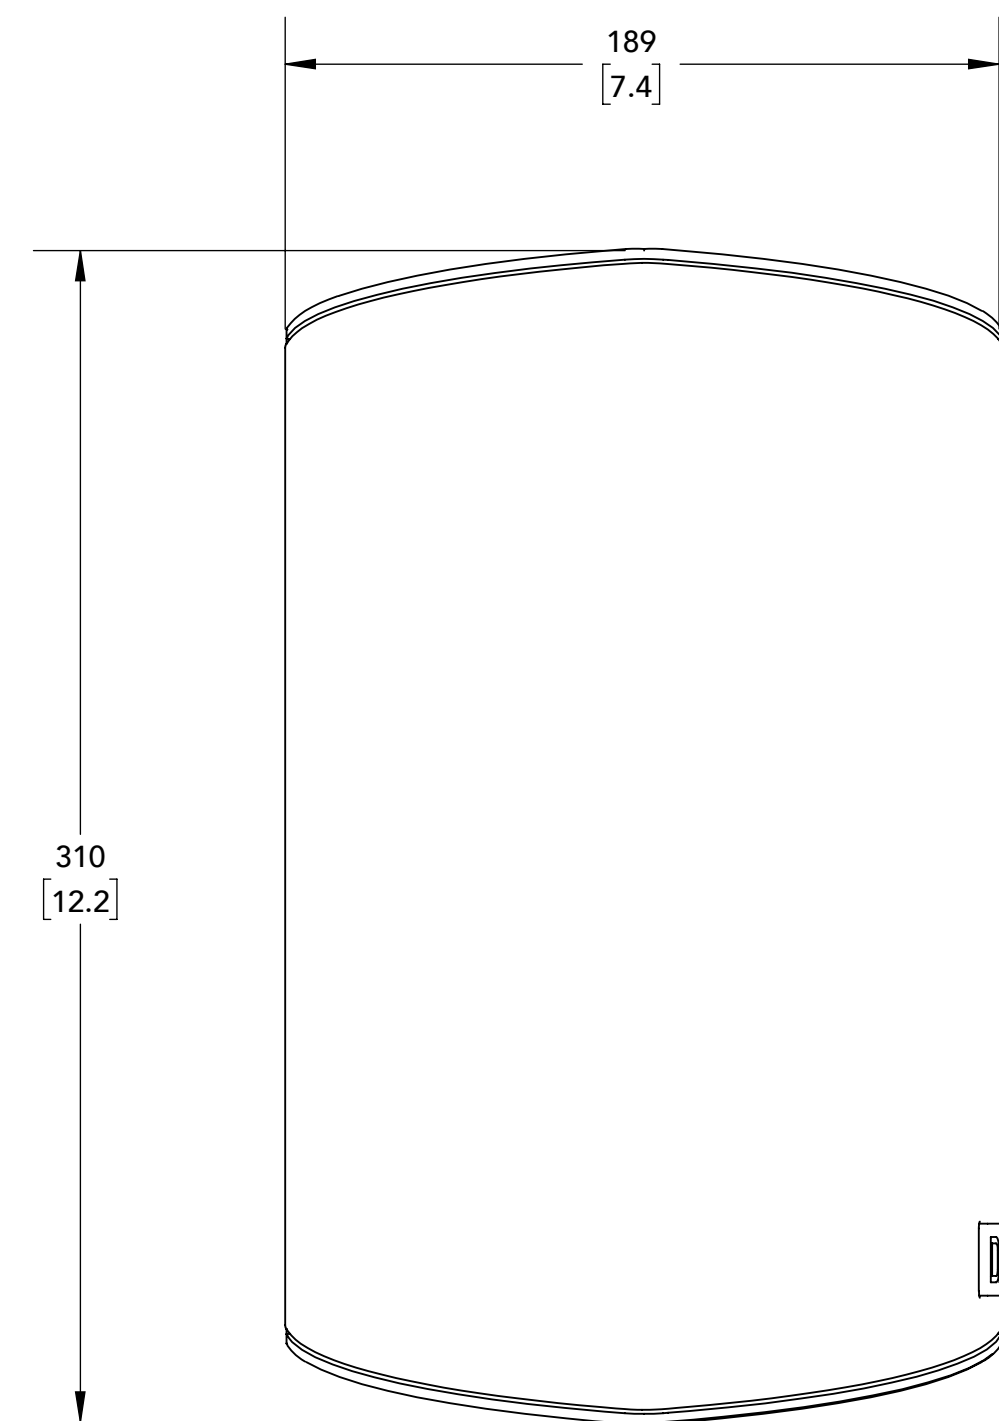

TOP

MAXIMUM ROTATION

FRONT

SIDE

ISO

NOTES:
1. ALL DIMENSIONS ARE mm [INCHES].