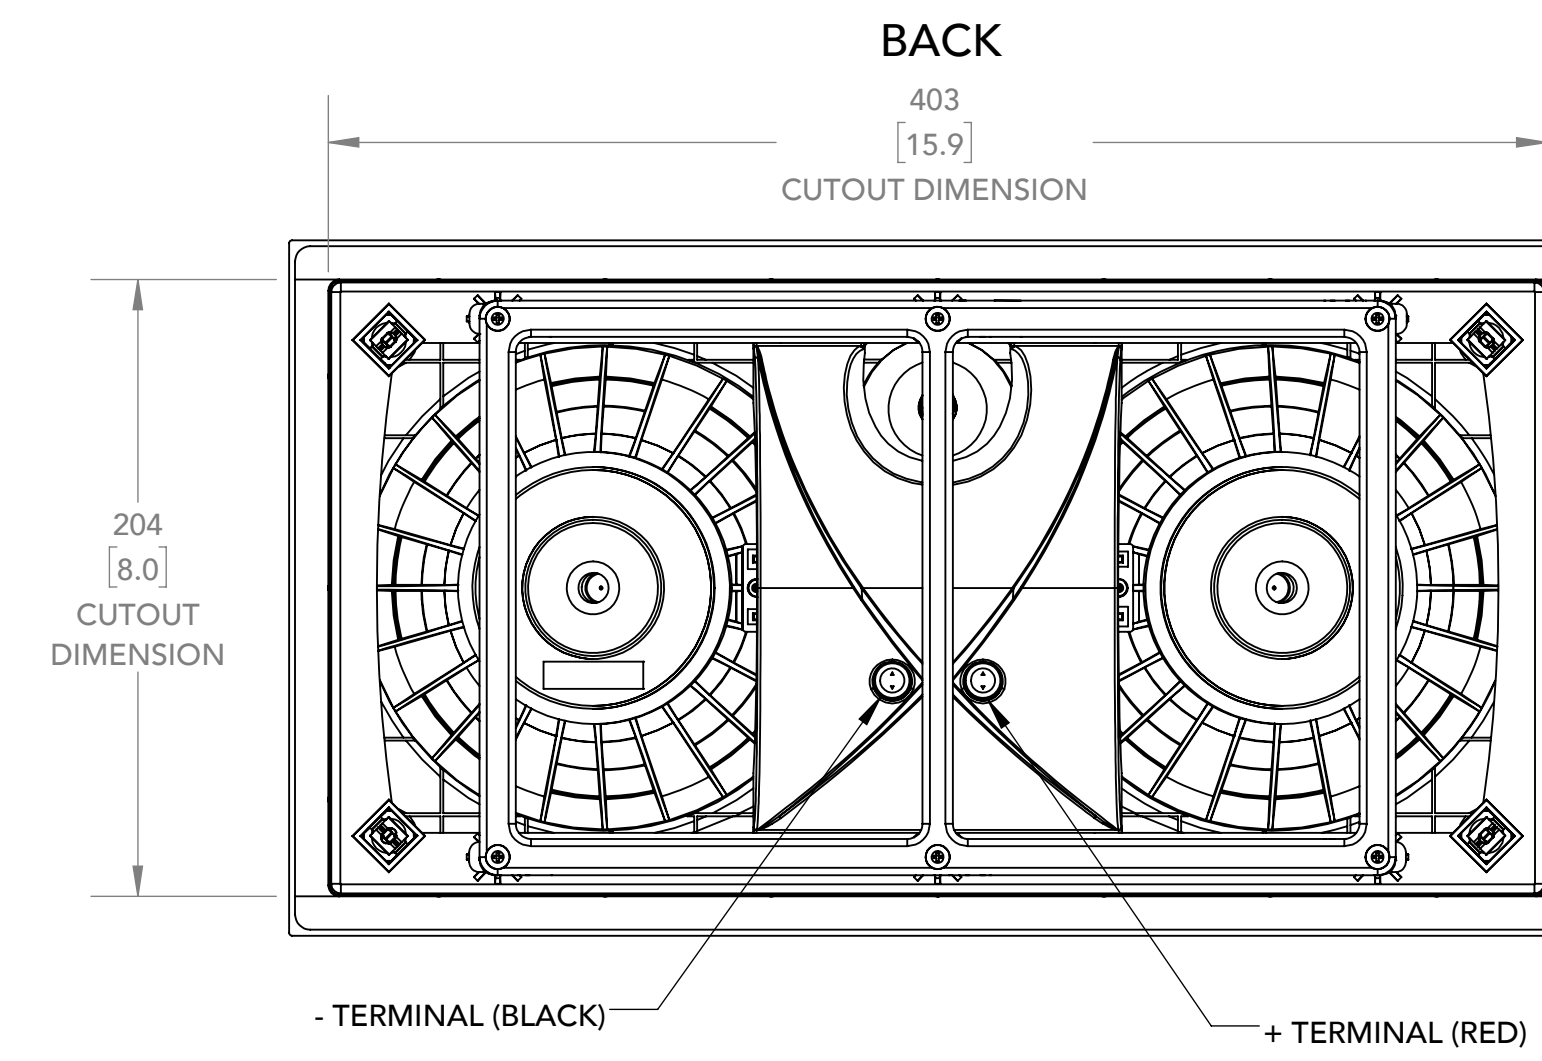

SIDE GRILLE OFF

SIDE GRILLE ON

ISO

NOTES:
1. ALL DIMENSIONS ARE mm [INCHES].