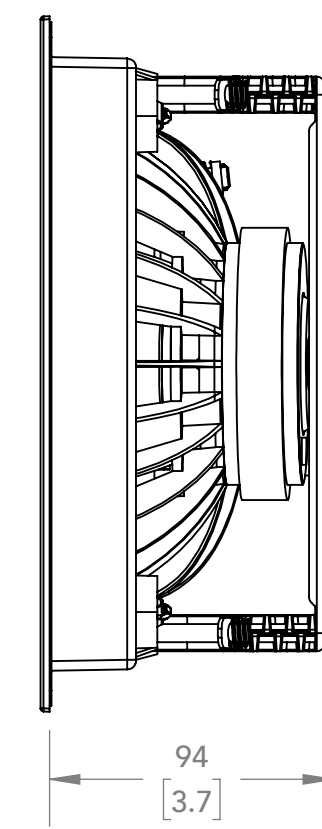

SIDE GRILLE OFF

SIDE GRILLE ON

ISO

NOTES:
1. ALL DIMENSIONS ARE mm [INCHES].