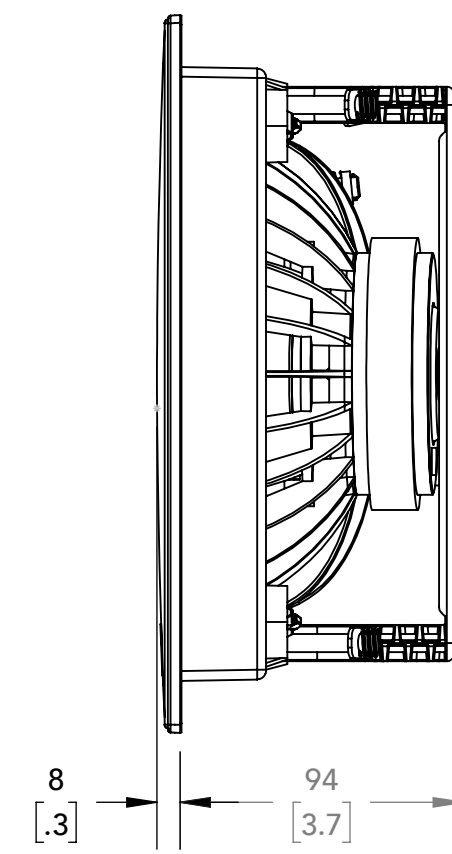

SIDE GRILLE OFF

SIDE GRILLE ON

ISO

NOTES:
1. ALL DIMENSIONS ARE mm [INCHES].