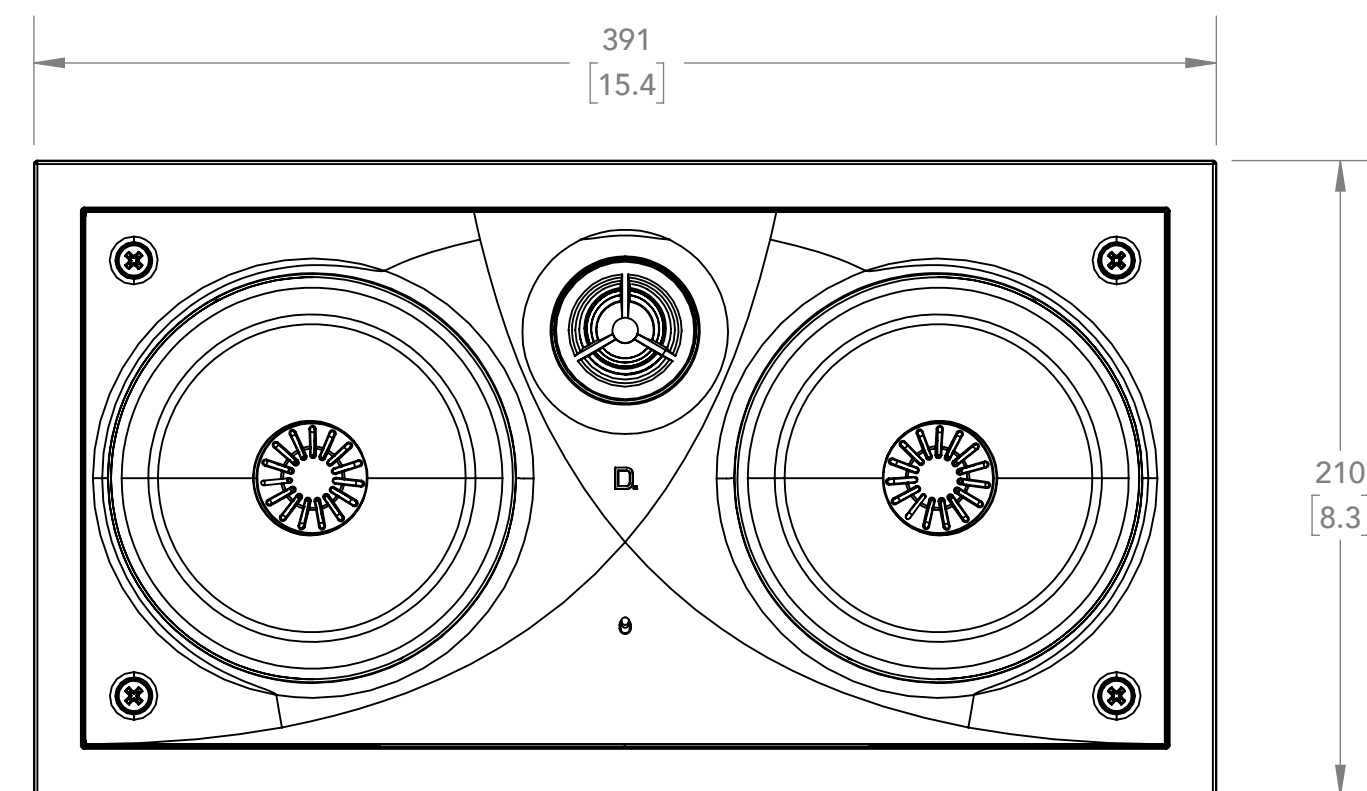

FRONT GRILLE OFF

SIDE GRILLE OFF

BACK

FRONT GRILLE ON

SIDE GRILLE ON

ISO

NOTES:
1. ALL DIMENSIONS ARE mm [INCHES].