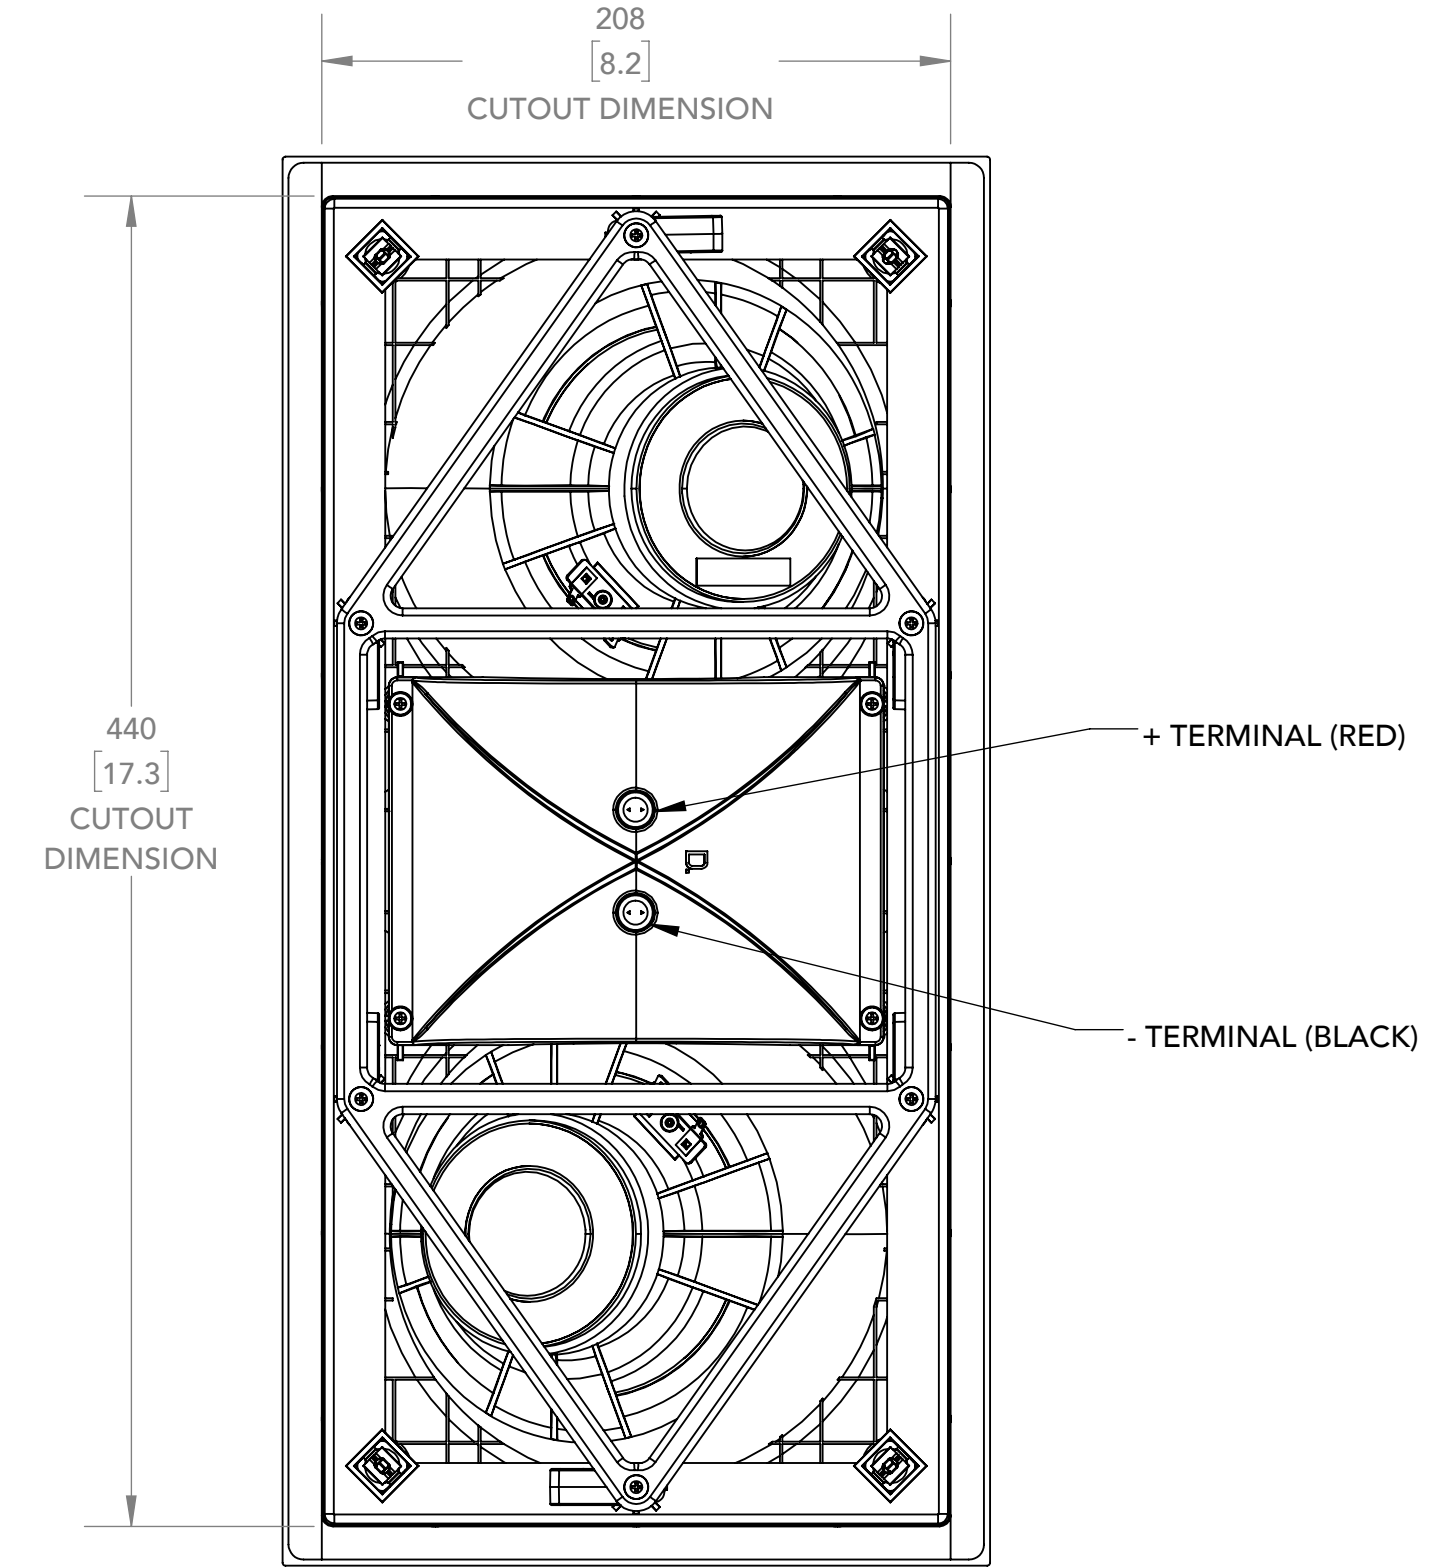

FRONT GRILLE OFF

SIDE GRILLE OFF

BACK

FRONT GRILLE ON

SIDE GRILLE ON

ISO

NOTES:
1. ALL DIMENSIONS ARE mm [INCHES].