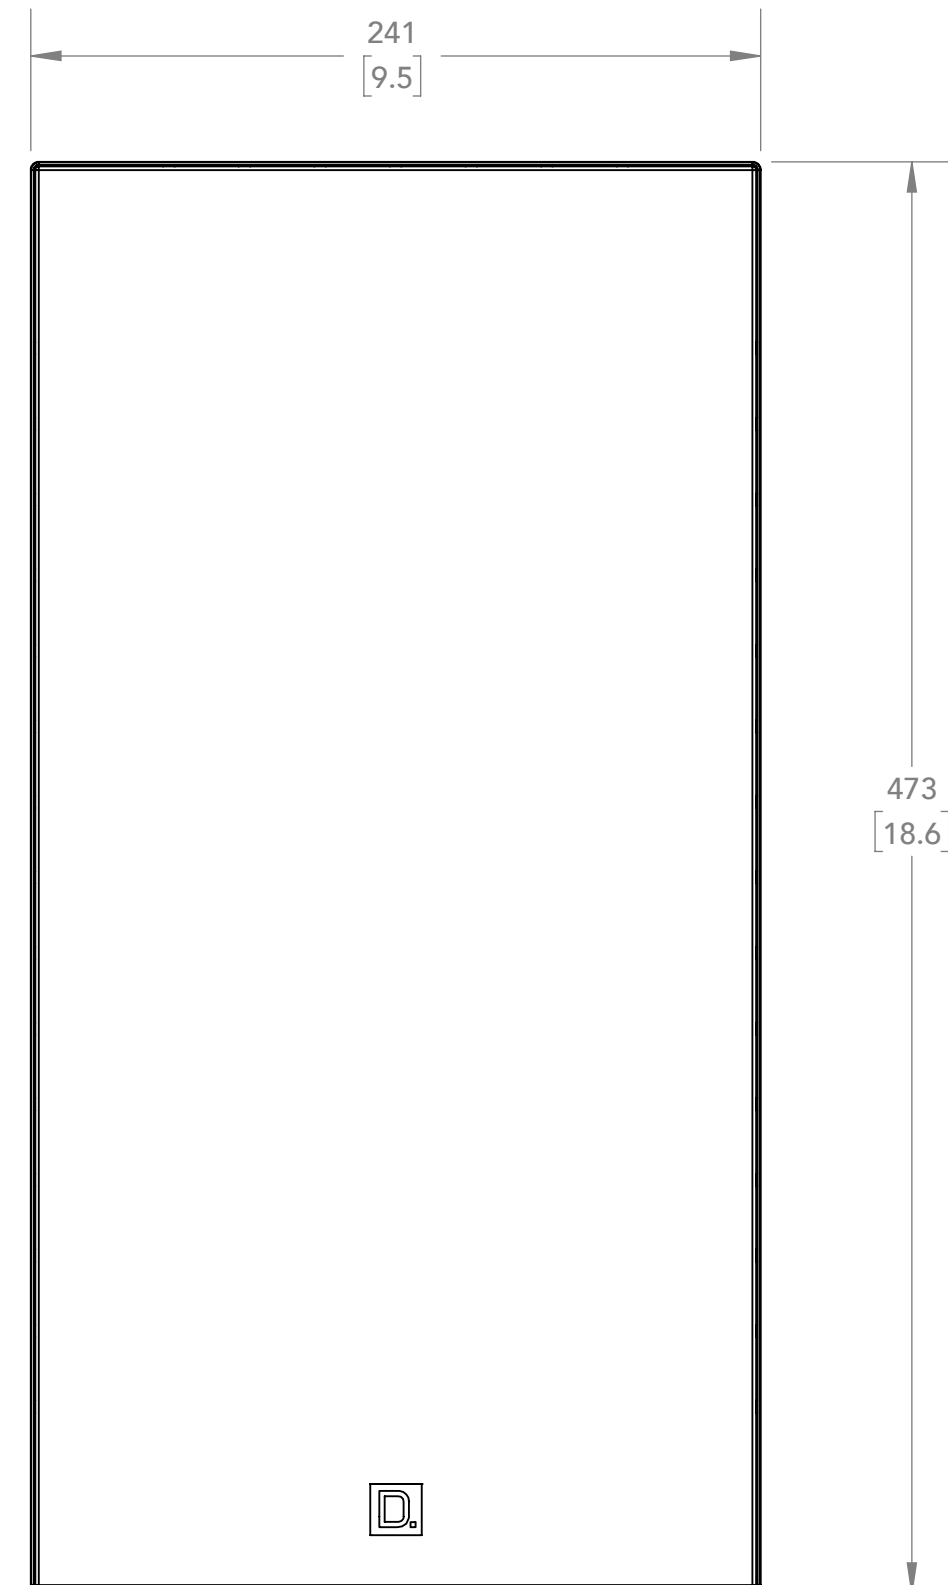

FRONT GRILLE OFF

SIDE GRILLE OFF

BACK

FRONT GRILLE ON

SIDE GRILLE ON

ISO

NOTES:
1. ALL DIMENSIONS ARE mm [INCHES].