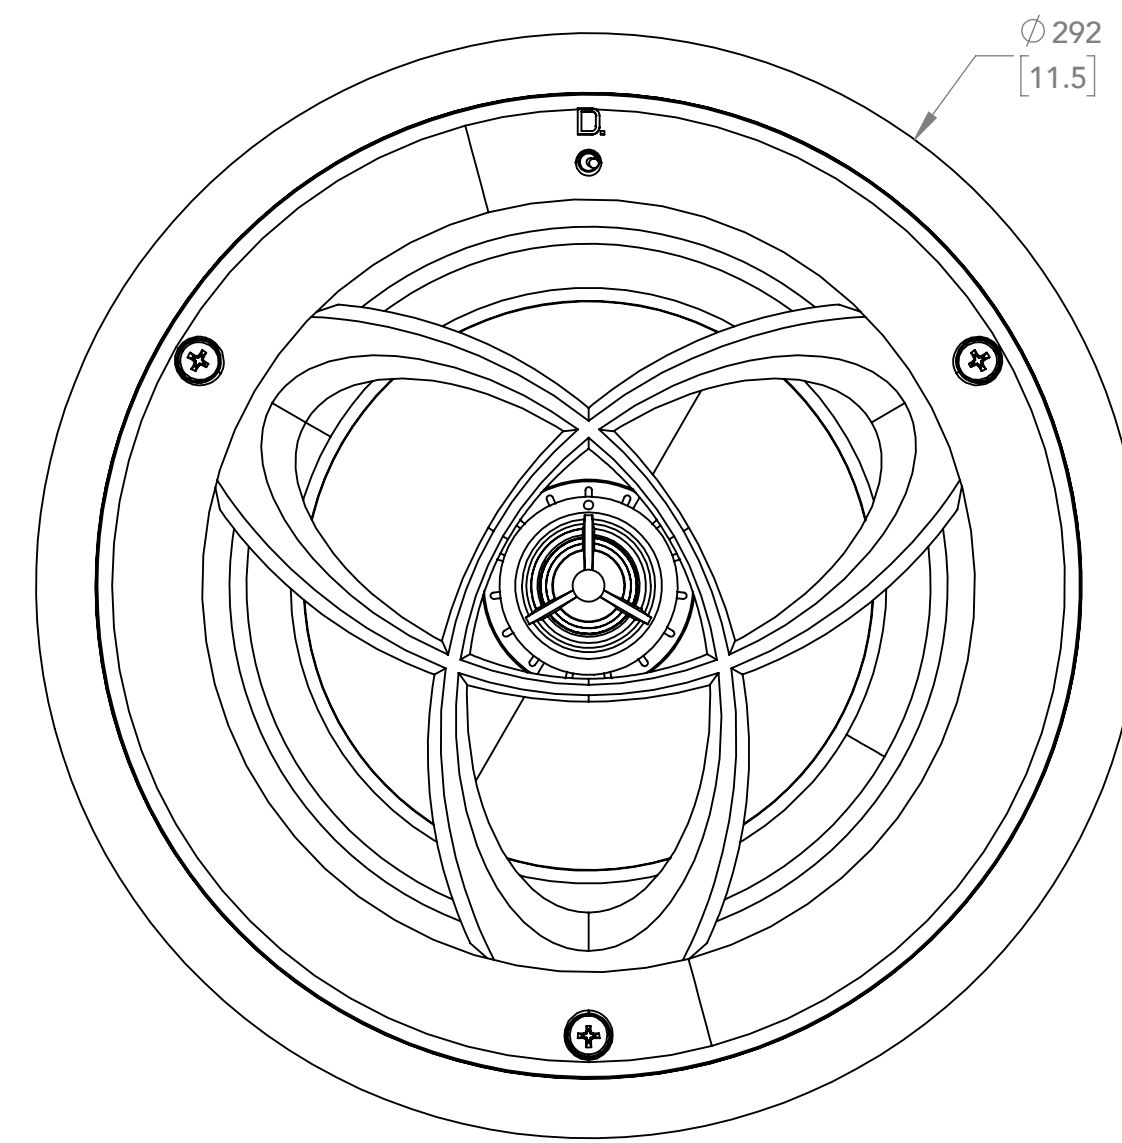

FRONT GRILLE OFF

SIDE GRILLE OFF

CUTOUT DIAMETER=
268.6mm
[10.6]

BACK

FRONT GRILLE ON

SIDE GRILLE ON

ISO

NOTES:
1. ALL DIMENSIONS ARE mm [INCHES].