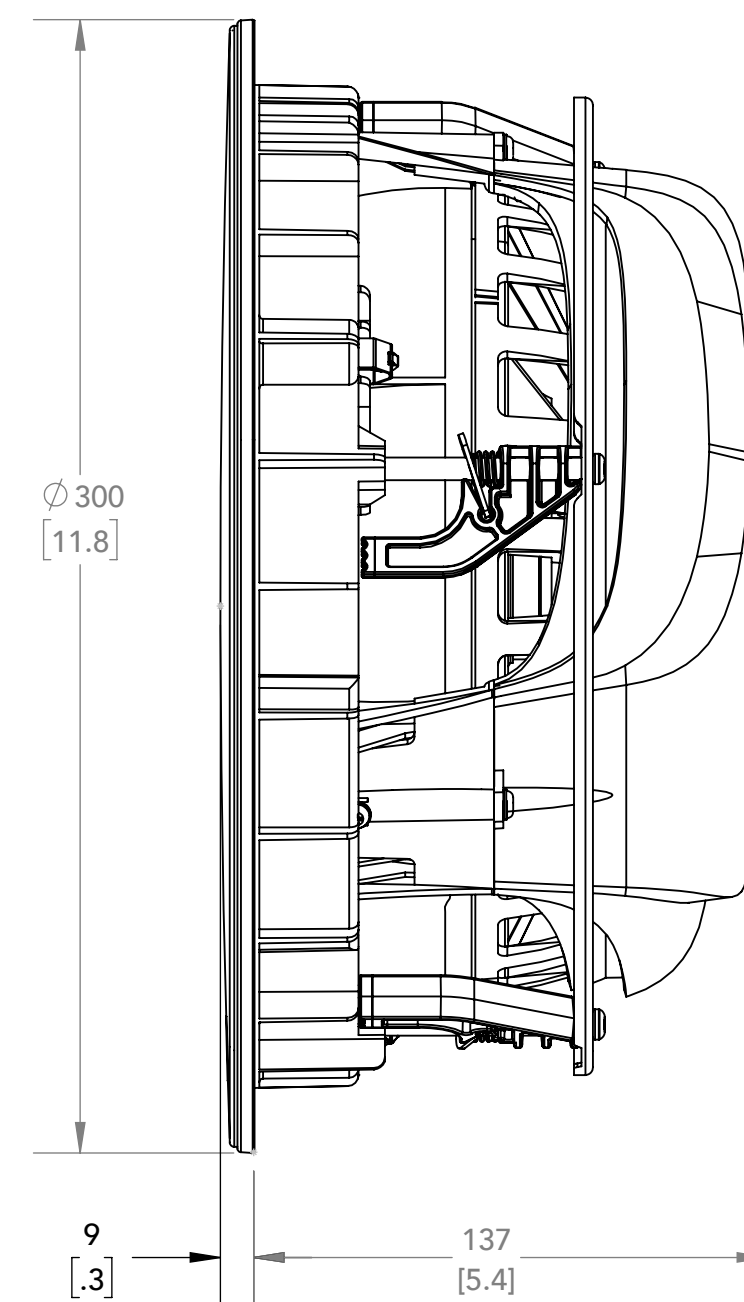

FRONT GRILLE OFF

SIDE GRILLE OFF

CUTOUT DIAMETER=
268.6mm
[10.6]

BACK

FRONT GRILLE ON

SIDE GRILLE ON

ISO

NOTES:
1. ALL DIMENSIONS ARE mm [INCHES].