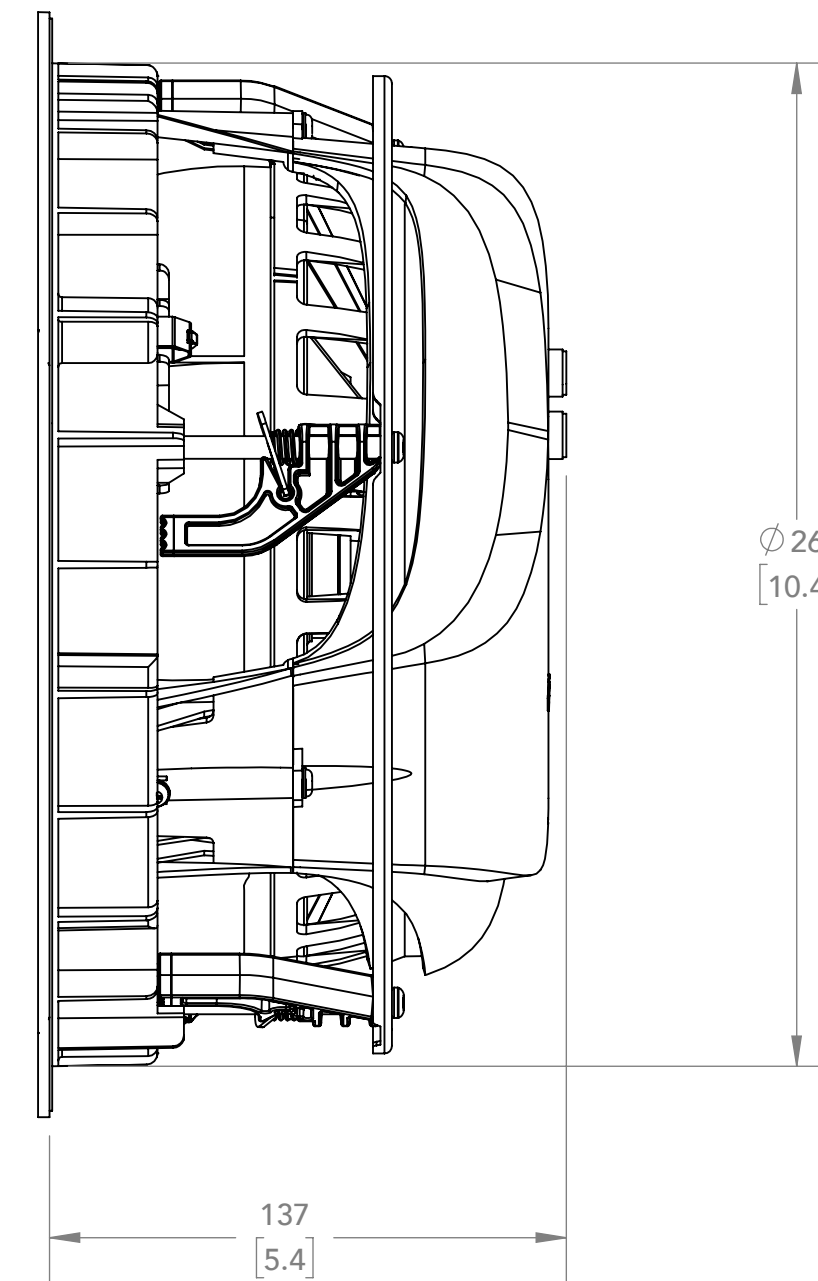

FRONT GRILLE OFF

SIDE GRILLE OFF

CUTOUT DIAMETER=
268.6mm
[10.6]

BACK

FRONT GRILLE ON

SIDE GRILLE ON

ISO

NOTES:
1. ALL DIMENSIONS ARE mm [INCHES].