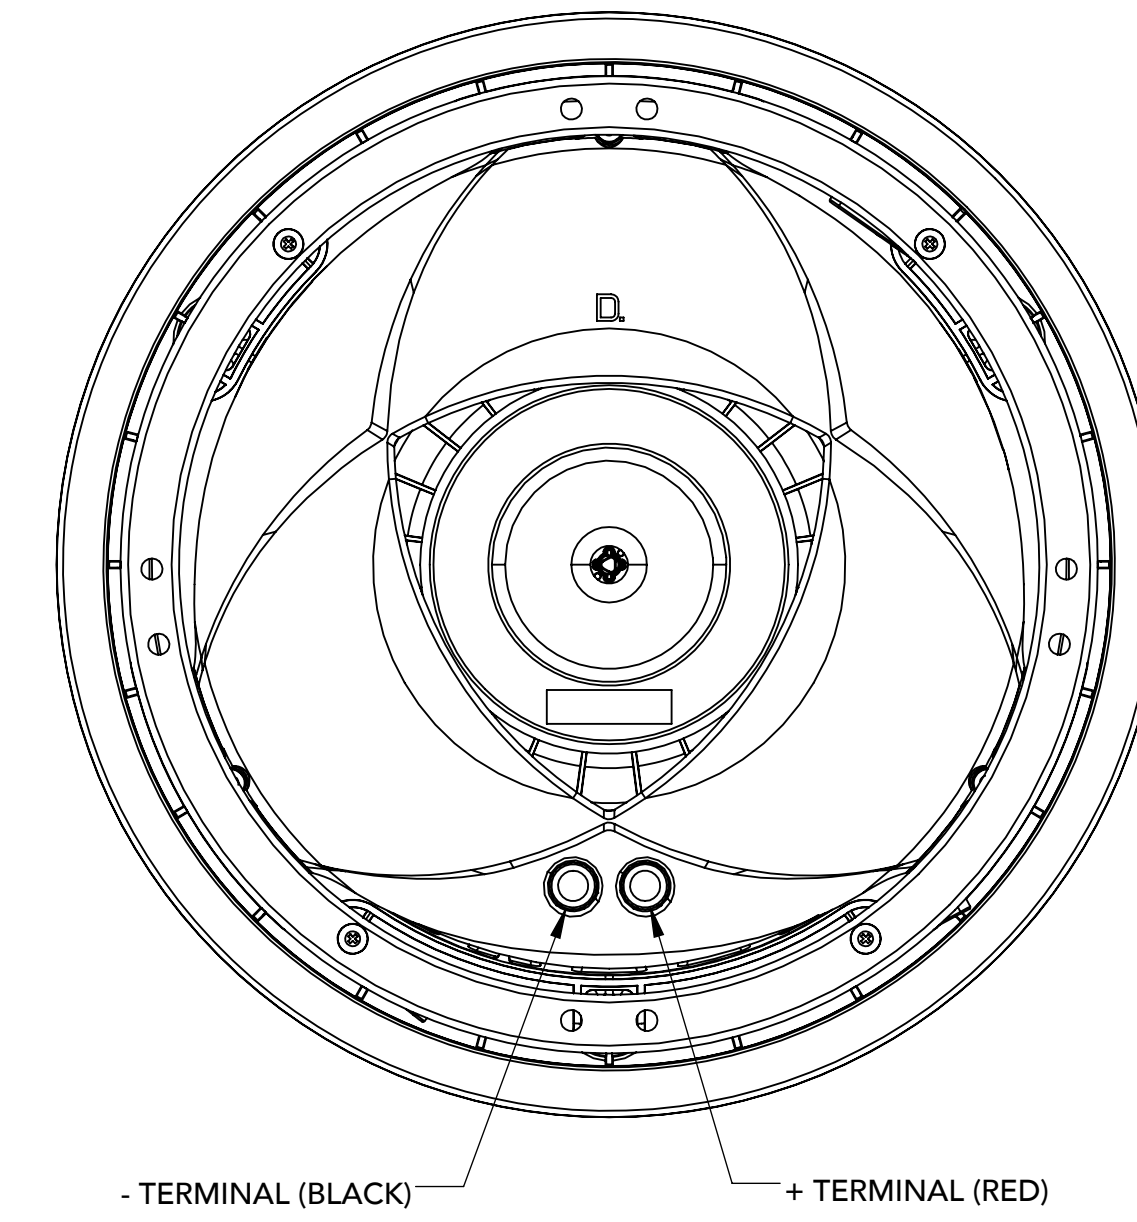

FRONT GRILLE OFF

SIDE GRILLE OFF

CUTOUT DIAMETER=
268.6mm
[10.6]

BACK

FRONT GRILLE ON

SIDE GRILLE ON

ISO

NOTES:
1. ALL DIMENSIONS ARE mm [INCHES].