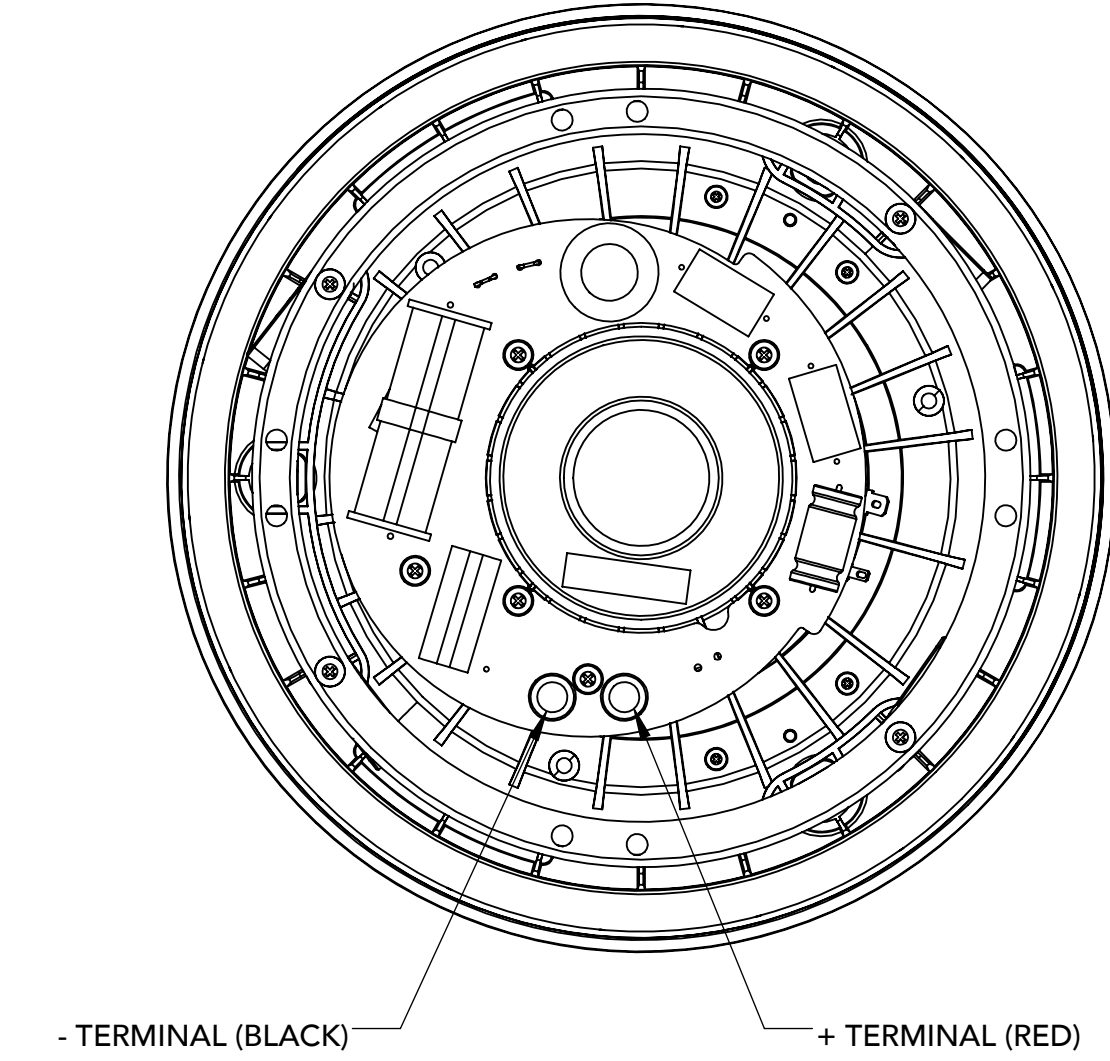

FRONT GRILLE OFF

SIDE GRILLE OFF

BACK

FRONT GRILLE ON

SIDE GRILLE ON

ISO

NOTES:
1. ALL DIMENSIONS ARE mm [INCHES].