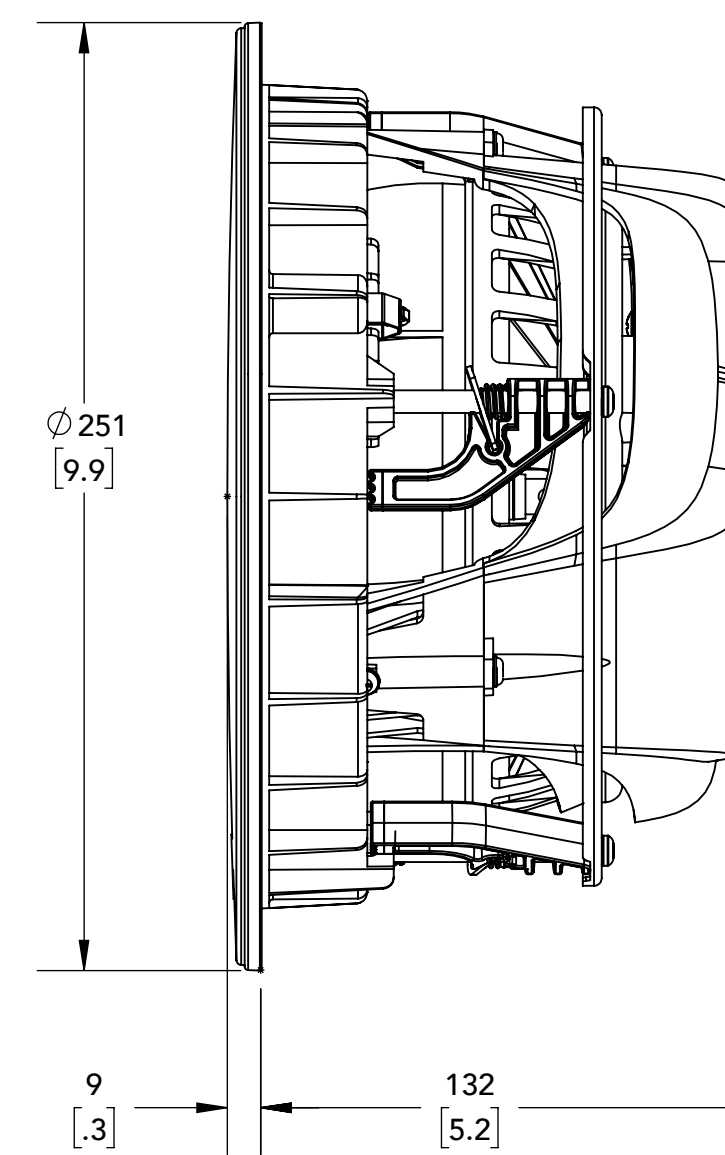

FRONT GRILLE OFF

SIDE GRILLE OFF

BACK

Ø 218
[8.6]
CUTOUT DIAMETER=
221.3mm
[8.7]

FRONT GRILLE ON

SIDE GRILLE ON

ISO