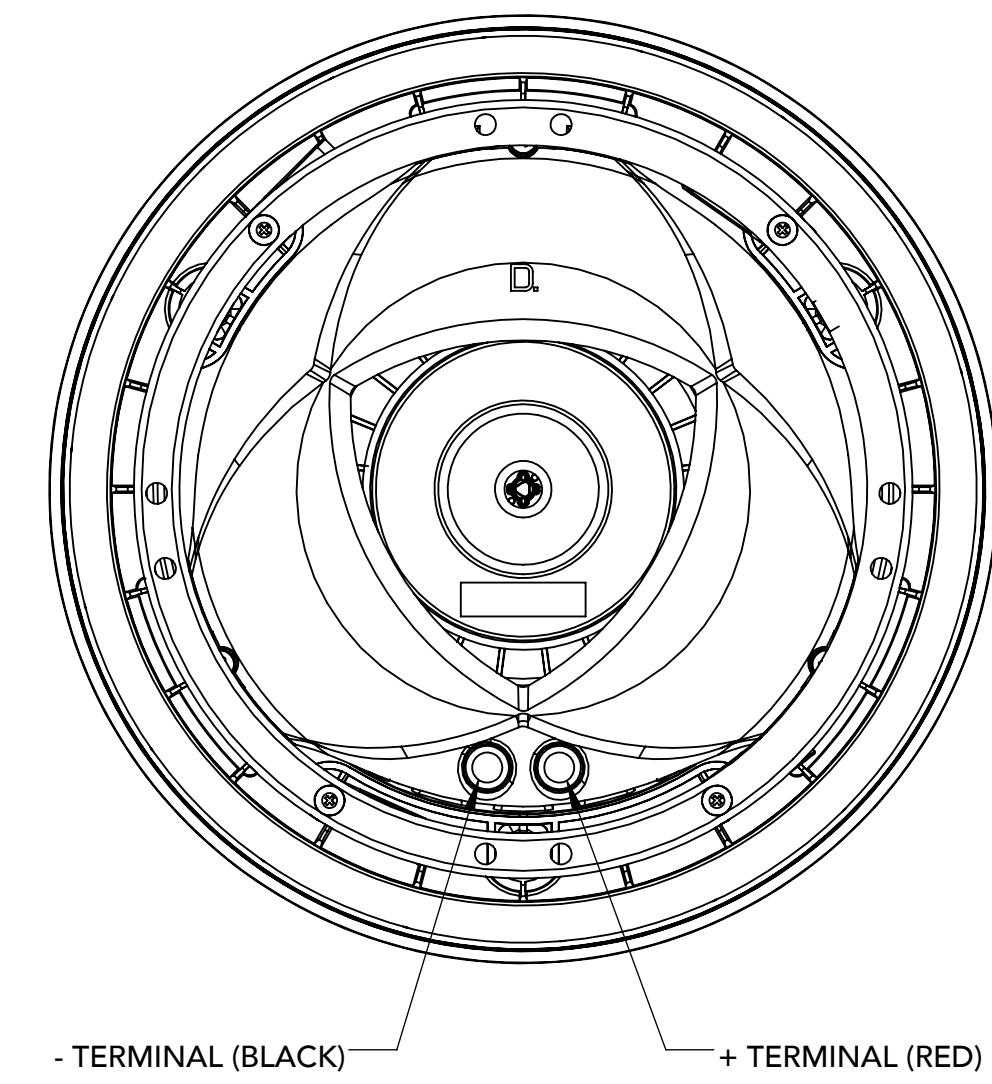

FRONT GRILLE OFF

SIDE GRILLE OFF

BACK

Ø 218
[8.6]
CUTOUT DIAMETER=
221.3mm
[8.7]

FRONT GRILLE ON

SIDE GRILLE ON

ISO