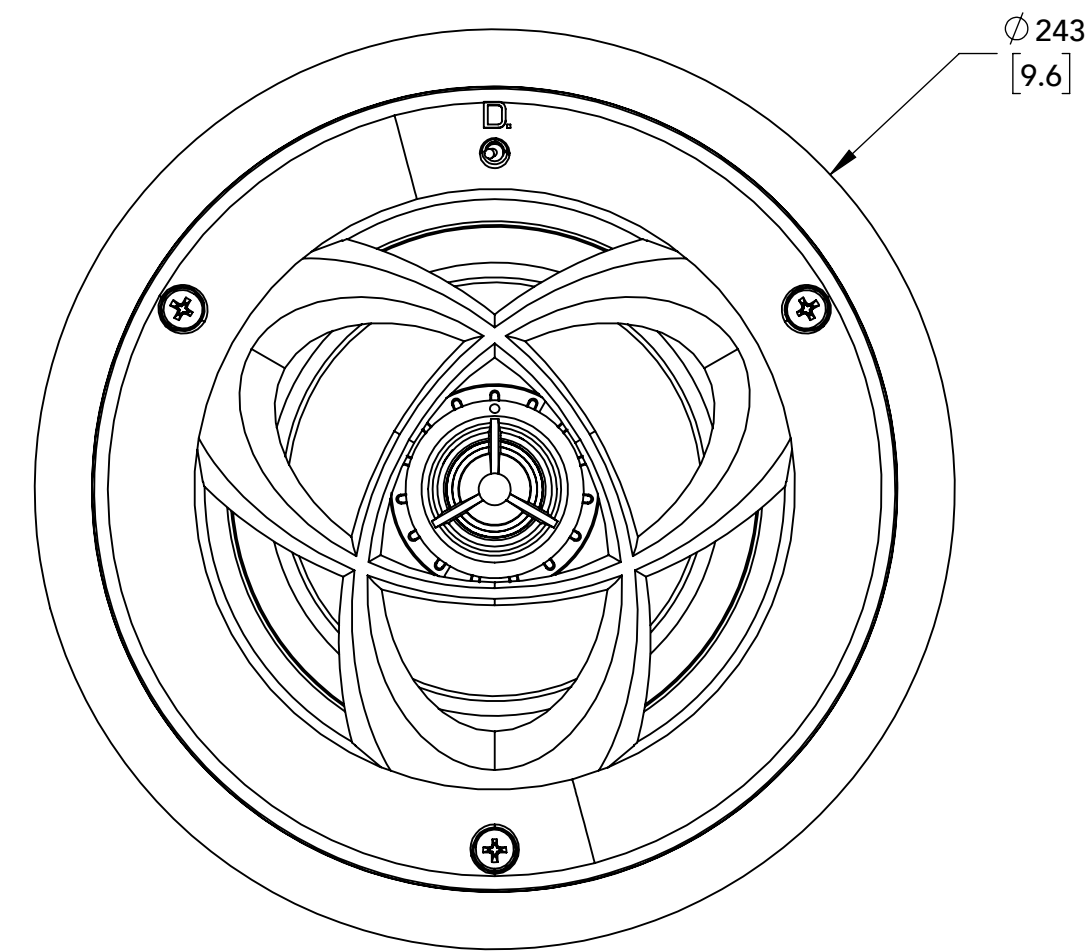

FRONT GRILLE OFF

SIDE GRILLE OFF

BACK

Ø 218
[8.6]
CUTOUT DIAMETER=
221.3mm
[8.7]

FRONT GRILLE ON

SIDE GRILLE ON

ISO