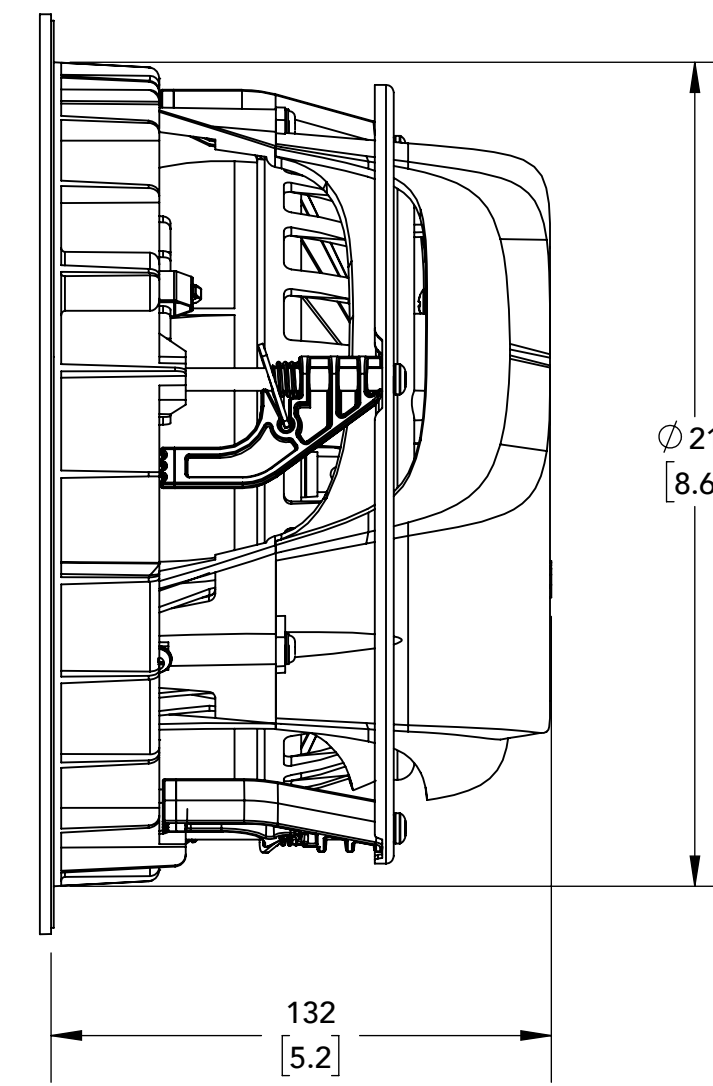

FRONT GRILLE OFF

SIDE GRILLE OFF

BACK

Ø 218
[8.6]
CUTOUT DIAMETER=
221.3mm
[8.7]

FRONT GRILLE ON

SIDE GRILLE ON

ISO